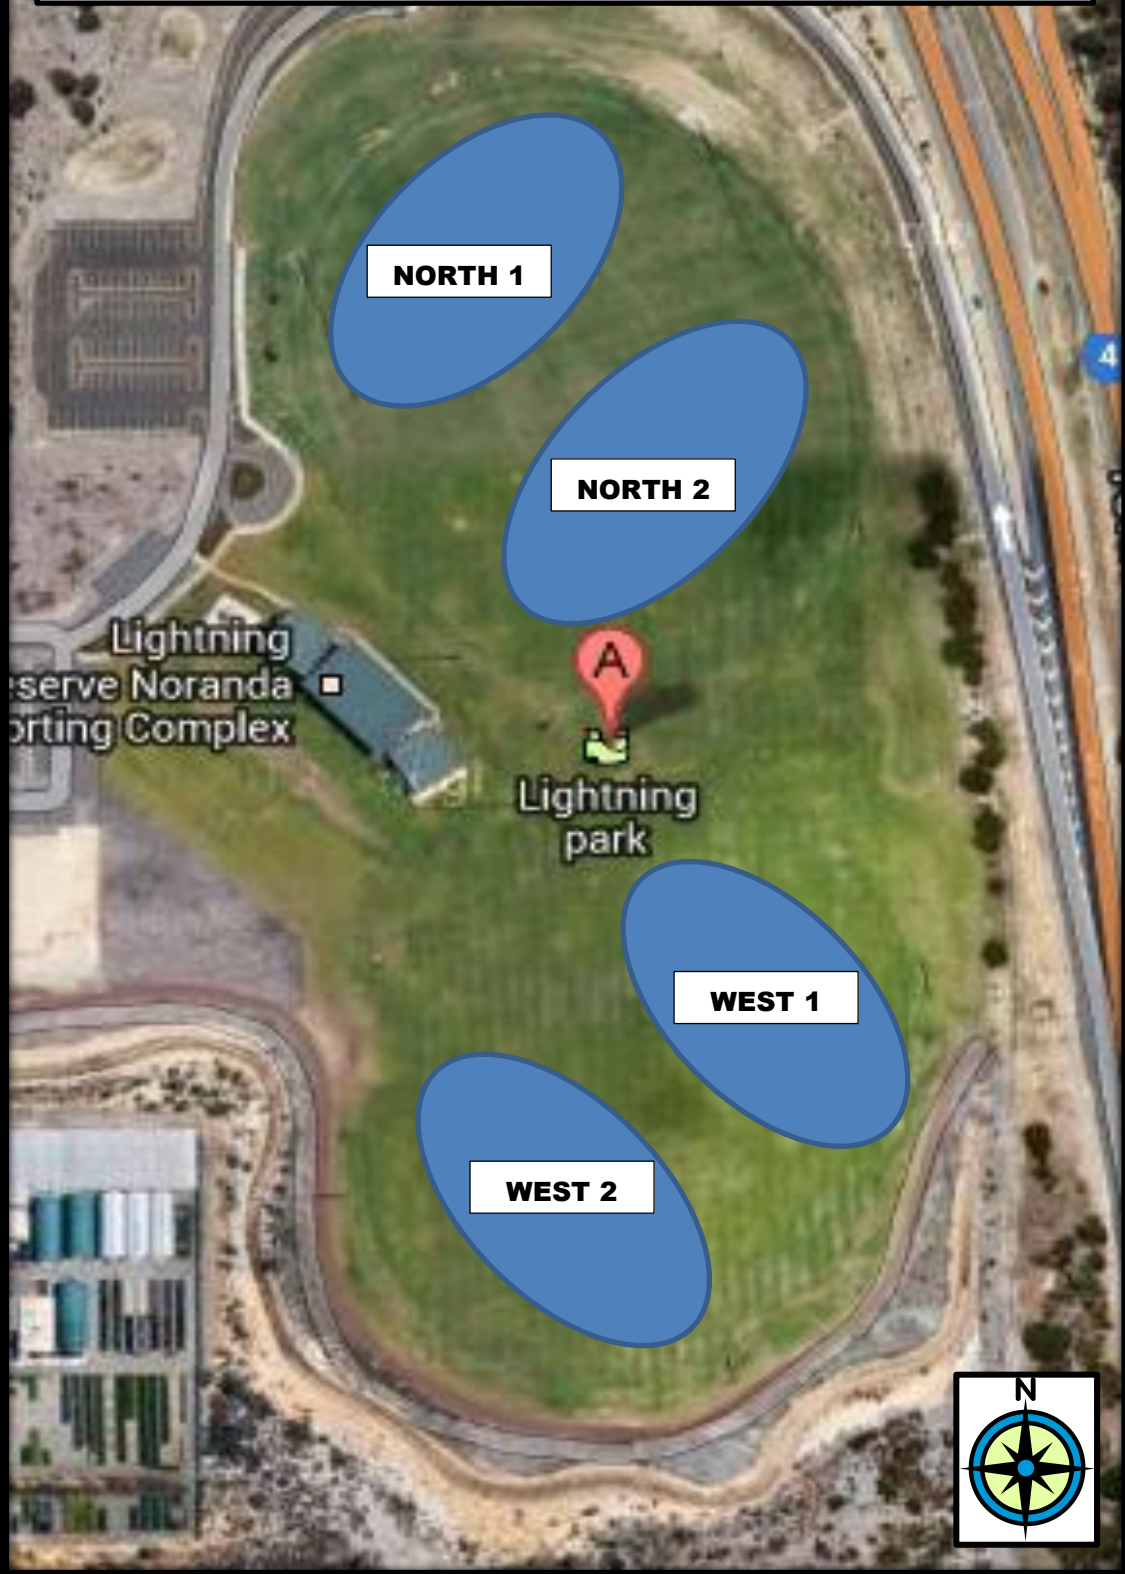

**LIGHTNING PARK - FIELD LAYOUT - FREQ DOCKER'S SHIELD**

**NORTH 1**

**NORTH 2**

**WEST 1**

**WEST 2**

Lightning Reserve Noranda Sporting Complex

Lightning park